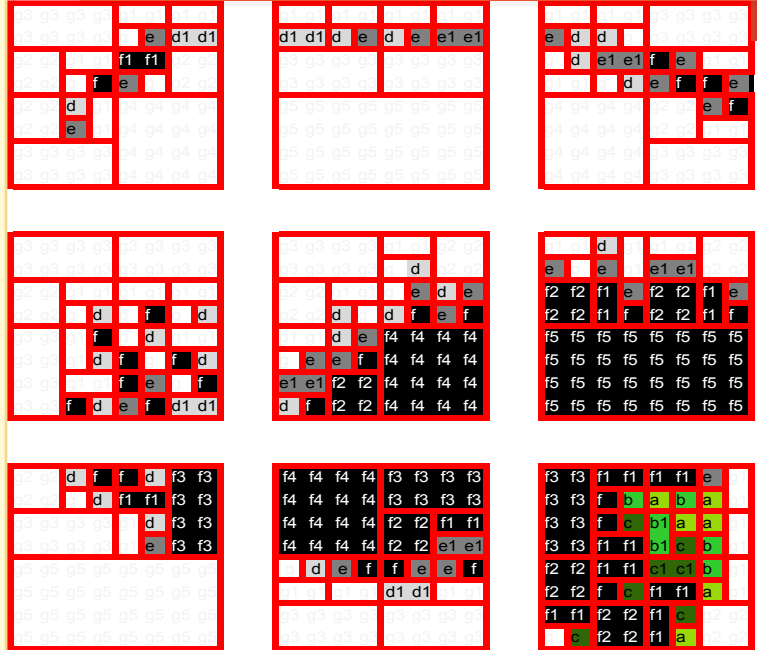

# Pictures to Pixel Quilts

with

CARO SHERIDAN

Supplies & Resources

## Supply List

### QUILTING SUPPLIES

- Rotary cutting mat
- Rotary cutter
- Rotary cutting rulers. (12.5" square or larger, 24" strip)
- Light grey or beige thread for piecing
- Pins or wonder clips
- Scissors
- Iron and board
- Fabric

### FOR THE COMPUTERY BITS

- Photo/image to pixelate
- Smart phone or computer or graph paper
- Pencil
- Calculator
- Ruler

**KONA**<sup>®</sup>  
cotton solids