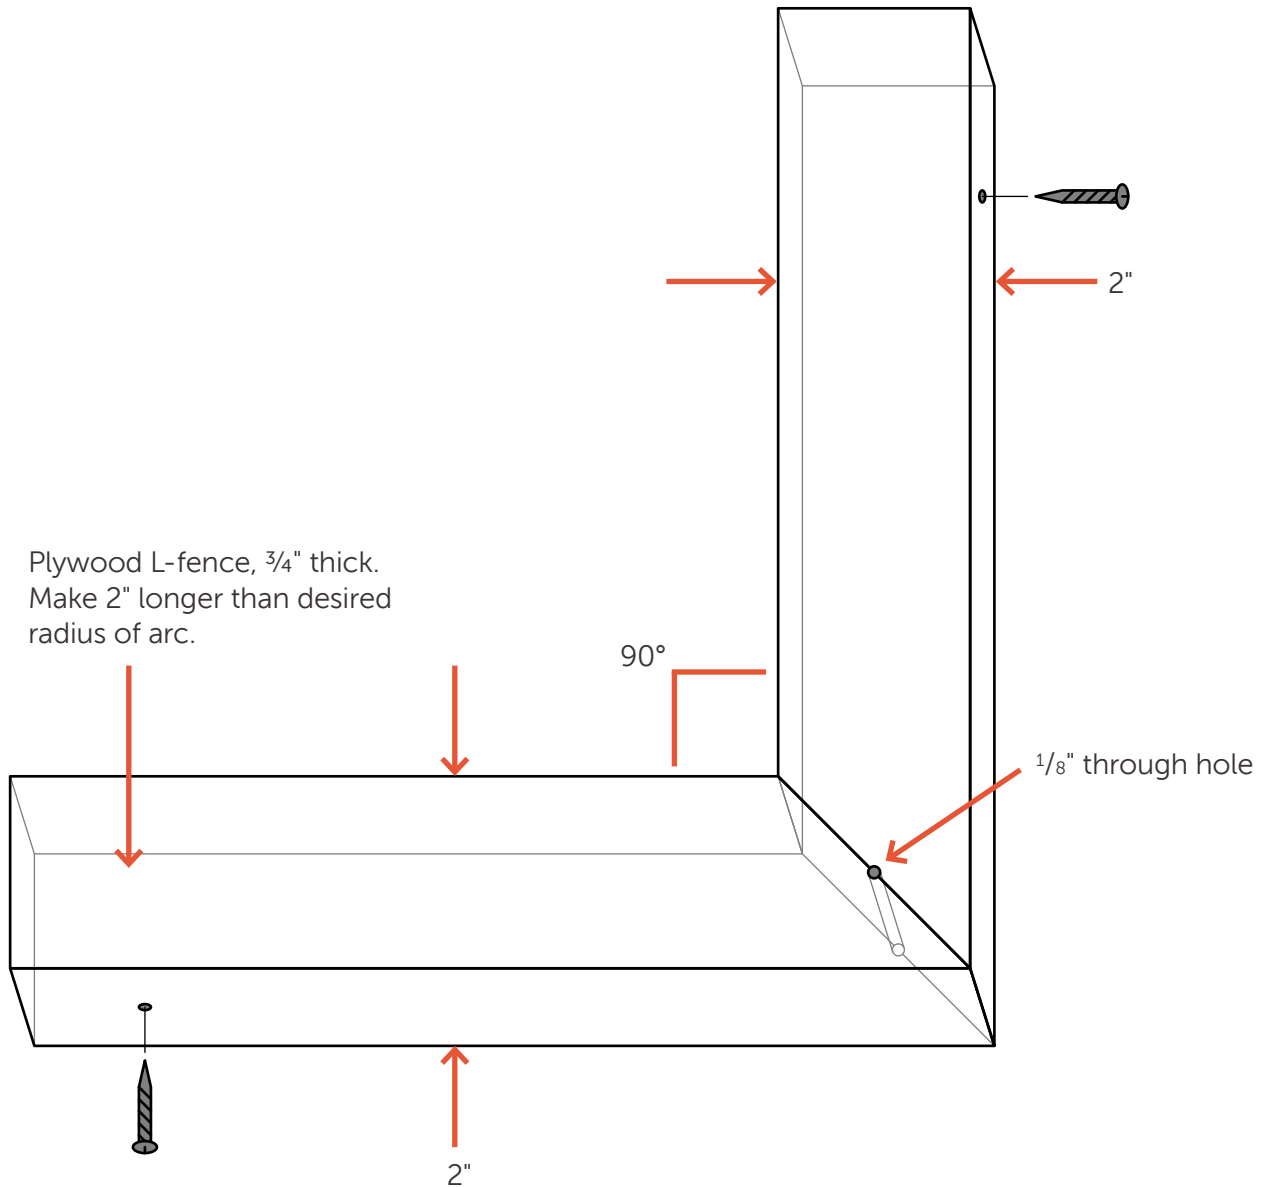

Equipment List

BANDSAW & BANDSAW ACCESSORIES

Note: All items and numbers below are from the Woodcraft catalog at woodcraft.com

- Jet 14" Deluxe Pro Bandsaw, Model JWBS-14DXPRO (#842967)
- Jet resaw fence (#817372)
- Wheel brush (#146153)
- Zero-clearance inserts (#148112)
- Urethane tires (#144969)
- Tension spring (#144967)
- Carter Magfence bandsaw fence (#153477)
- Kreg resaw guide (#146051)
- Saw blade lubricant (#144624)
- Truing stone (#49H09)
- Olson 1/8" x 105" bandsaw blade (#143944)
- Carter 1/4" x 105" bandsaw blade (#838368)
- Carter 1/2" x 105" bandsaw blade (#838370)
- Timber Wolf 3/4" x 105" bandsaw blade (#140190)
- M.K. Morse 1/2" x 105" bandsaw blade (#158688)
- Rare earth magnets, 1/2" x 1/8" (#150951)
- 6" Riser Block (#961137)
- Blade quick release (at leevalley.com #86N50.00)
- Middle Atlantic WL-60 magnetic work light (at B&H Photo bhphotovideo.com/)

Reference Diagrams

ARC - CUTTING FENCE

CIRCLE JIG

PUSH STICK