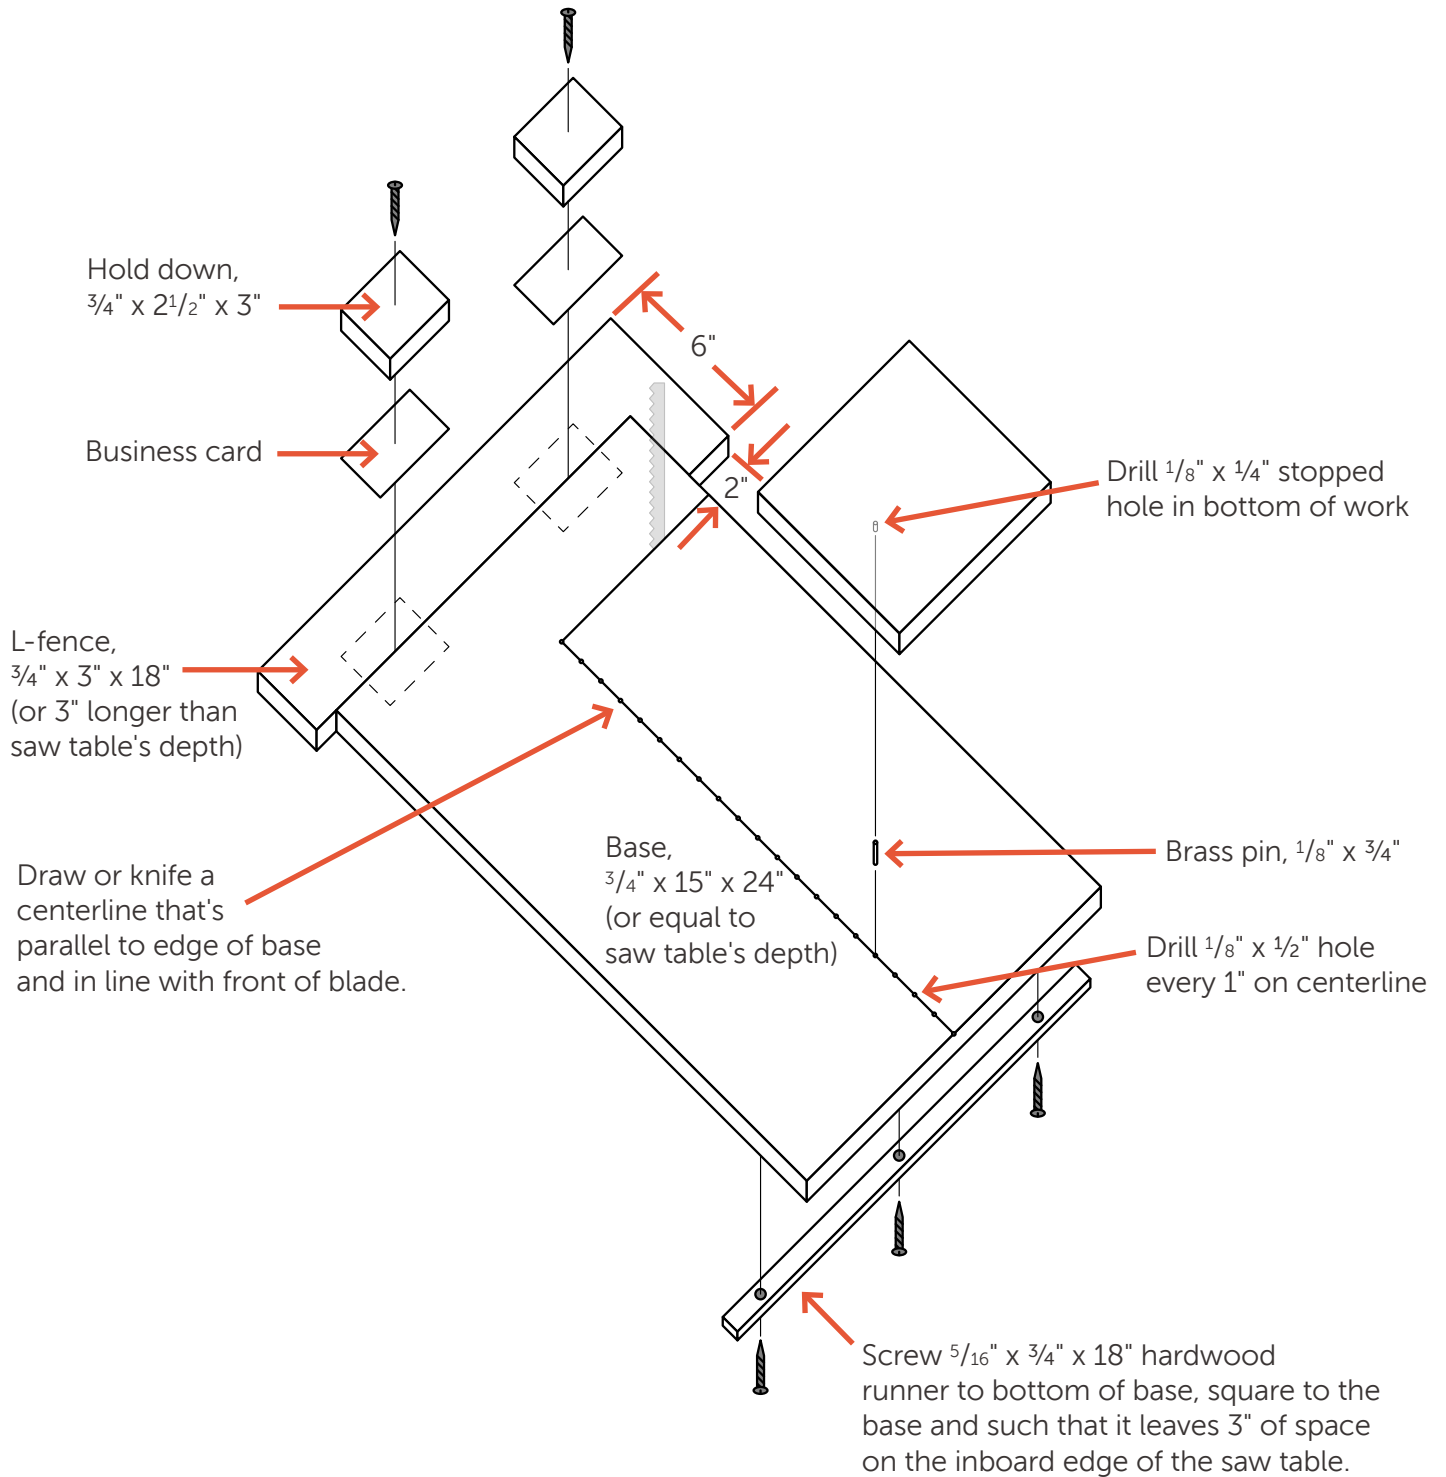

Equipment List

BANDSAW & BANDSAW ACCESSORIES

Note: All items and numbers below are from the Woodcraft catalog at woodcraft.com

- Jet 14" Deluxe Pro Bandsaw, Model JWBS-14DXPRO (#842967)
- Jet resaw fence (#817372)
- Wheel brush (#146153)
- Zero-clearance inserts (#148112)
- Urethane tires (#144969)
- Tension spring (#144967)
- Carter Magfence bandsaw fence (#153477)
- Kreg resaw guide (#146051)
- Saw blade lubricant (#144624)
- Truing stone (#49H09)
- Olson 1/8" x 105" bandsaw blade (#143944)
- Carter 1/4" x 105" bandsaw blade (#838368)
- Carter 1/2" x 105" bandsaw blade (#838370)
- Timber Wolf 3/4" x 105" bandsaw blade (#140190)
- M.K. Morse 1/2" x 105" bandsaw blade (#158688)
- Rare earth magnets, 1/2" x 1/8" (#150951)
- 6" Riser Block (#961137)
- Blade quick release (at leevalley.com #86N50.00)
- Middle Atlantic WL-60 magnetic work light (at B&H Photo bhphotovideo.com/)

Reference Diagrams

ARC - CUTTING FENCE

CIRCLE JIG

PUSH STICK